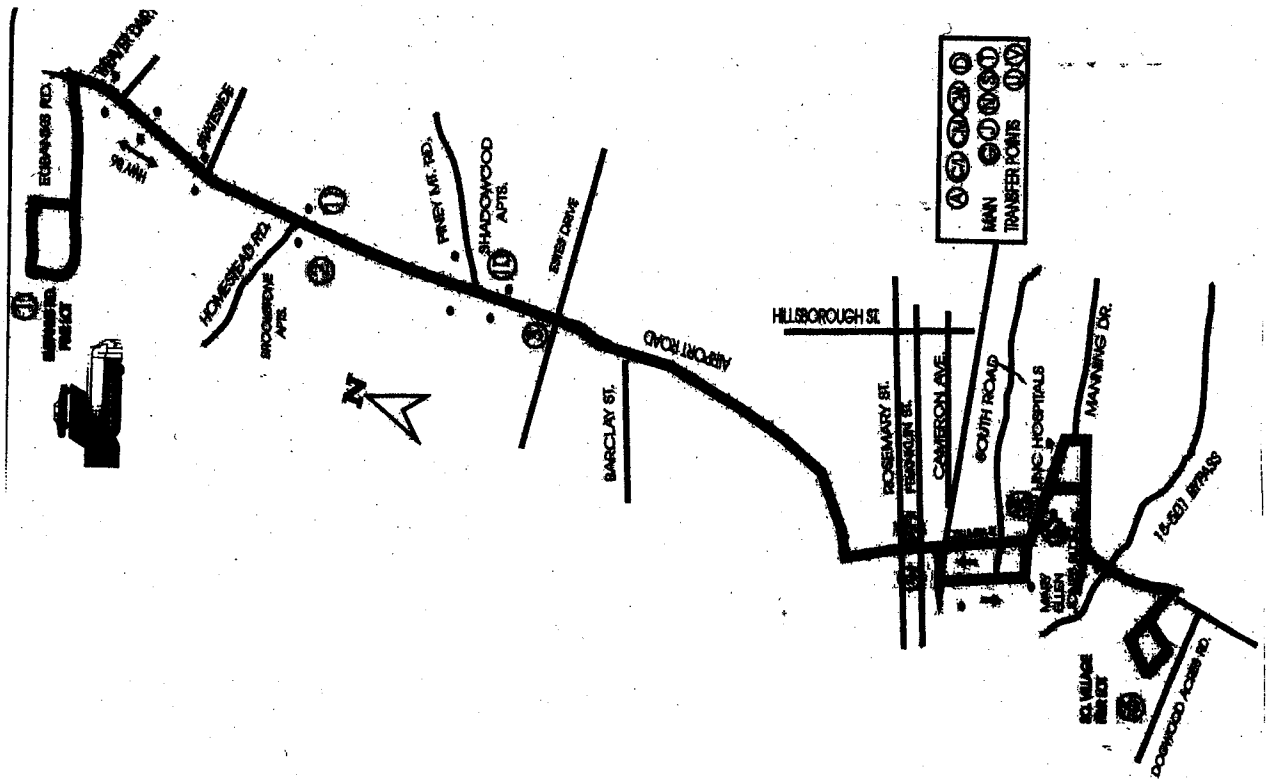

Weekday Schedule - Year Round

A Route

- SERVING**
- N. Forest Hills
 - So Human Services
 - YMCA
 - Airport Rd.
 - Downtown
 - UNC Hospitals
 - Northside Multipurpose Center
 - Colonial Heights

Shared Ride Feeder Service is available at times when the bus does not serve this stop.

① ② ③ ④ ⑤ ⑥ ⑦ ⑧ ⑨ ⑩ ⑪
 MAIN TRANSFER POINTS

Evensing Service to North Chapel Hill available on TIG Route, Page 42

A Weekday

T Route

BUS ROUTE

- SERVING:**
- Timberlyne Shopping Center
 - Cedar Falls Park
 - Carol Woods
 - Kingsington Trace
 - Brookstone Apartments
 - Shadowood Apartments
 - Colonial Heights
 - Downtown Chapel Hill

NS - North South Route

LOCAL SERVICE

① ② ③ ④ ⑤ ⑥ ⑦ ⑧ ⑨ ⑩ ⑪
 MAIN TRANSFER POINTS