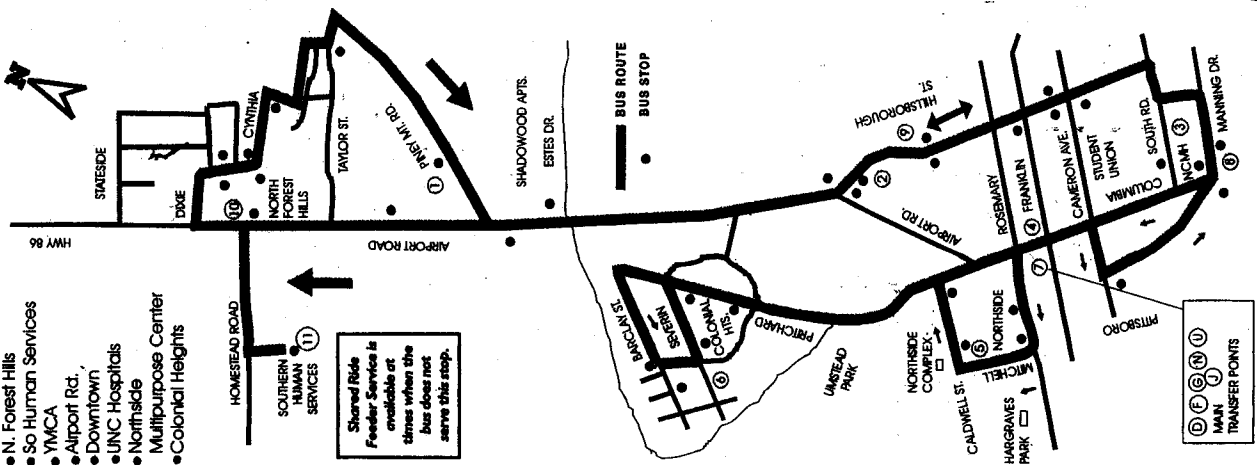

Weekday Schedule - Year Round

A Route

- SERVING**
- N. Forest Hills
 - So Human Services
 - YMCA
 - Airport Rd.
 - Downtown
 - UNC Hospitals
 - Northside Multipurpose Center
 - Colonial Heights

Shared Ride Feeder Service is available at times when the bus does not serve this stop.

① ② ③ ④ ⑤ ⑥ ⑦ ⑧ ⑨ ⑩ ⑪
 MAIN TRANSFER POINTS

Evensing Service to North Chapel Hill available on TIG Route, Page 42

A Weekday

T Route

BUS ROUTE

- SERVING:**
- Timberlyne Shopping Center
 - Cedar Falls Park
 - Carol Woods
 - Kingsington Trace
 - Brookstone Apartments
 - Shadowood Apartments
 - Colonial Heights
 - Downtown Chapel Hill

NS - North South Route

LOCAL SERVICE

① ② ③ ④ ⑤ ⑥ ⑦ ⑧ ⑨ ⑩ ⑪
 MAIN TRANSFER POINTS