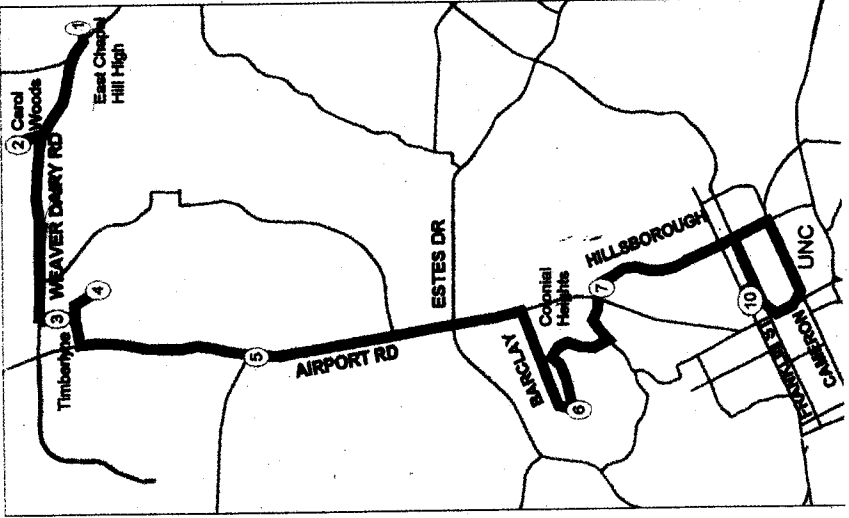

Weekday Schedule - Year Round

A Route

- SERVING**
- N. Forest Hills
 - So Human Services
 - YMCA
 - Airport Rd.
 - Downtown
 - UNC Hospitals
 - Northside Multipurpose Center
 - Colonial Heights

Shared Ride Feeder Service is available at times when the bus does not serve this stop.

① ② ③ ④ ⑤ ⑥ ⑦ ⑧ ⑨ ⑩ ⑪
 MAIN TRANSFER POINTS

Evensing Service to North Chapel Hill available on TIG Route, Page 42

A Weekday

T Route

BUS ROUTE

- SERVING:**
- Timberlyne Shopping Center
 - Cedar Falls Park
 - Carol Woods
 - Kingsington Trace
 - Brookstone Apartments
 - Shadowood Apartments
 - Colonial Heights
 - Downtown Chapel Hill

NS - North South Route

LOCAL SERVICE

① ② ③ ④ ⑤ ⑥ ⑦ ⑧ ⑨ ⑩ ⑪
 MAIN TRANSFER POINTS