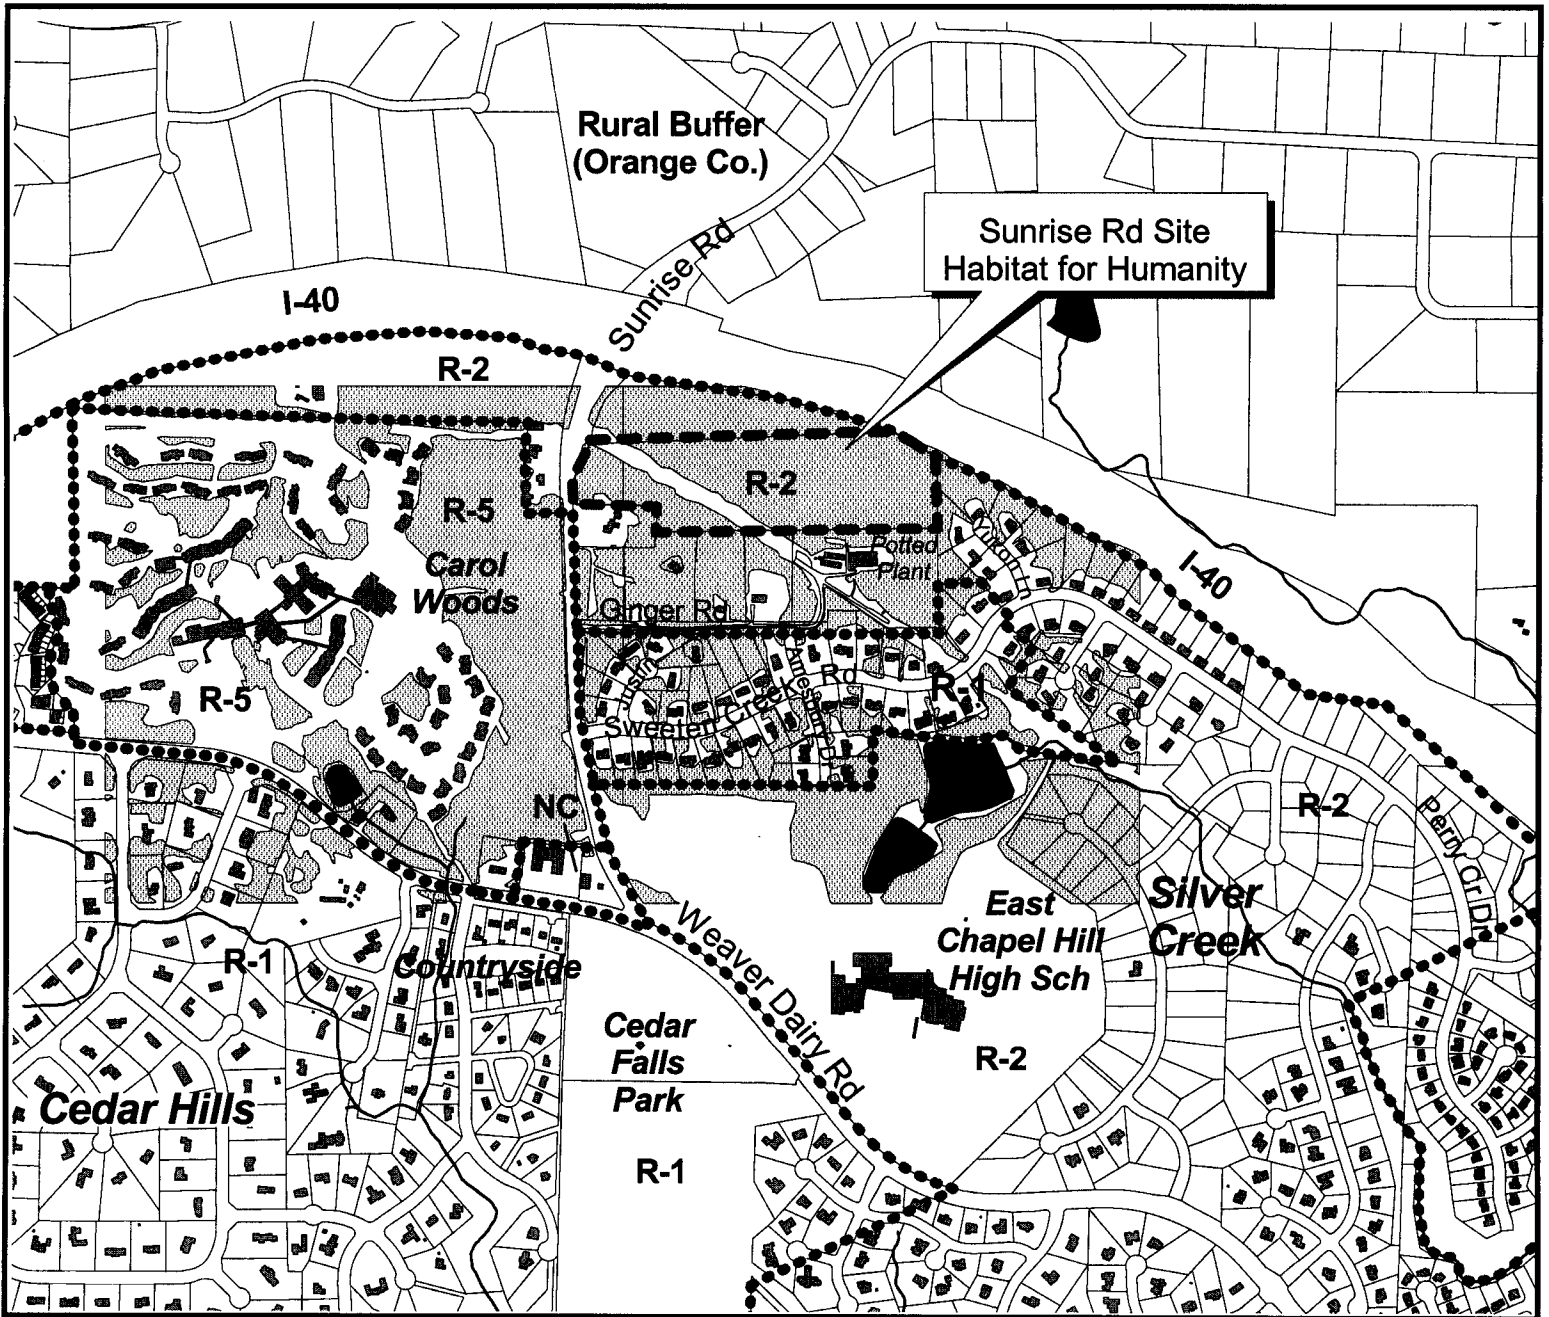

Area Map Proposed Sunrise Road Site Habitat for Humanity

	Proposed Sunrise Rd Site	 N  200 0 200 400 Feet GIS Map prepared by Chapel Hill Planning May 12, 2003
	Buildings (1998 Data)	
	Chapel Hill Zoning	
	Streams/Ponds	
	Tree Mass of Site Area	