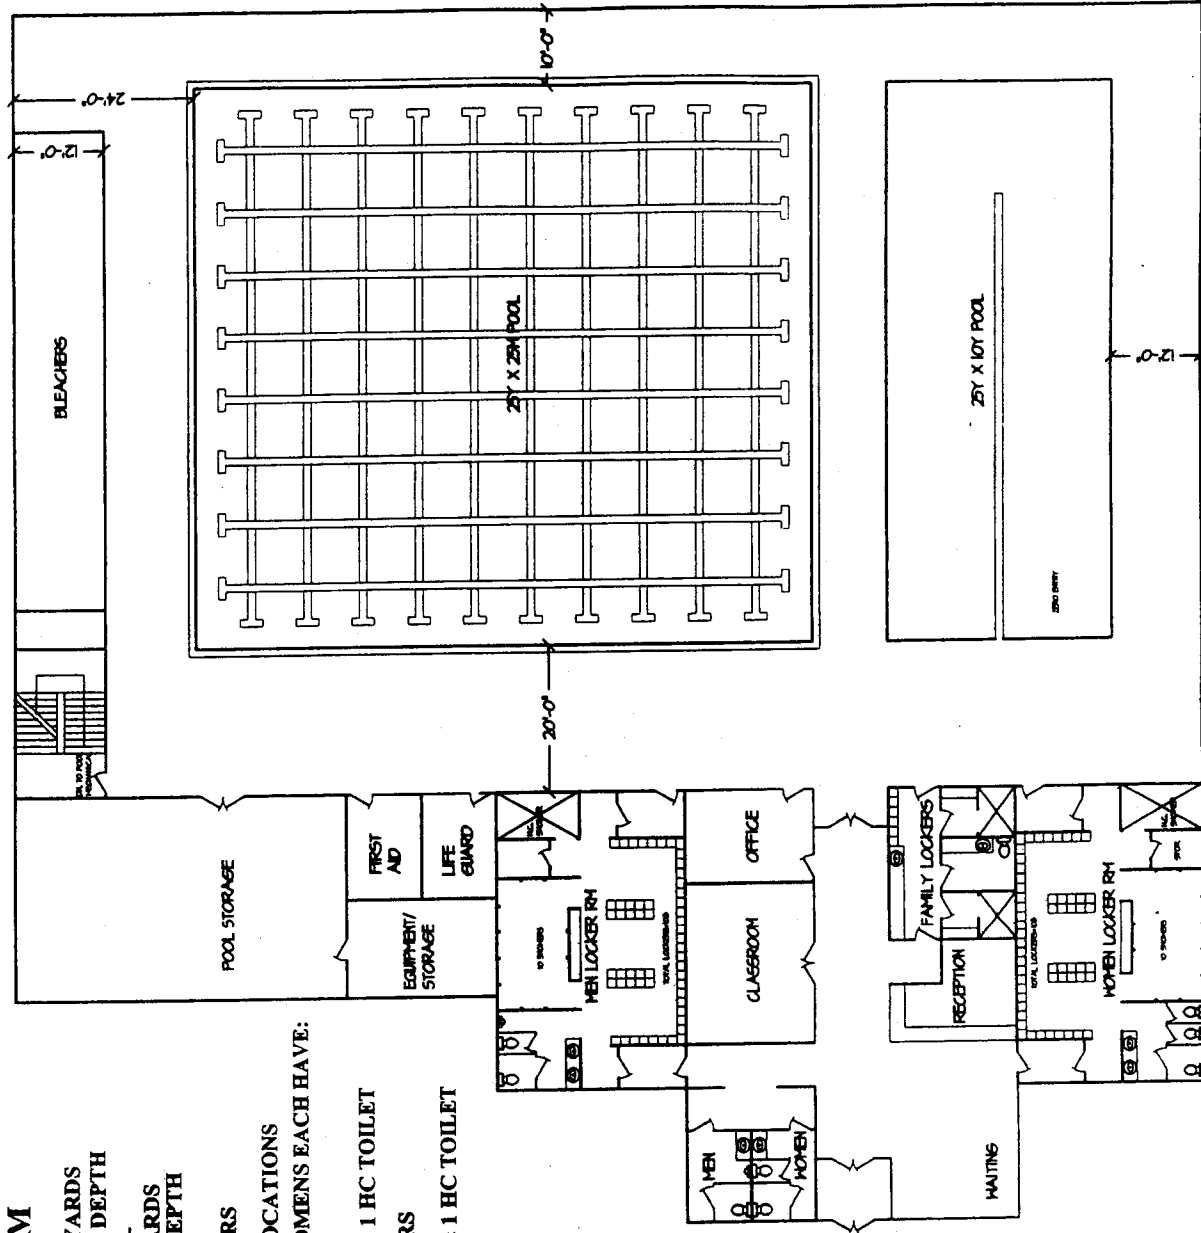

6

**SUMMARY PROGRAM**

- MAIN POOL - 25 METERS x 25 YARDS  
6' DEPTH TO 4.5' DEPTH
- FAMILY/WARM WATER POOL-  
25 YARDS x 10 YARDS  
0' DEPTH TO 4' DEPTH

**NATATORIUM DECK**

- 24' AT BLEACHERS
- 20' AT FRONT
- 10' AT OTHER LOCATIONS

**LOCKER ROOMS- MENS & WOMENS EACH HAVE:**

- 108 LOCKERS
- 10 SHOWERS
- 1 HC SHOWER & 1 HC TOILET

**FAMILY & DISABLED LOCKERS**

- 12 LOCKERS
- 2 HC SHOWER & 1 HC TOILET