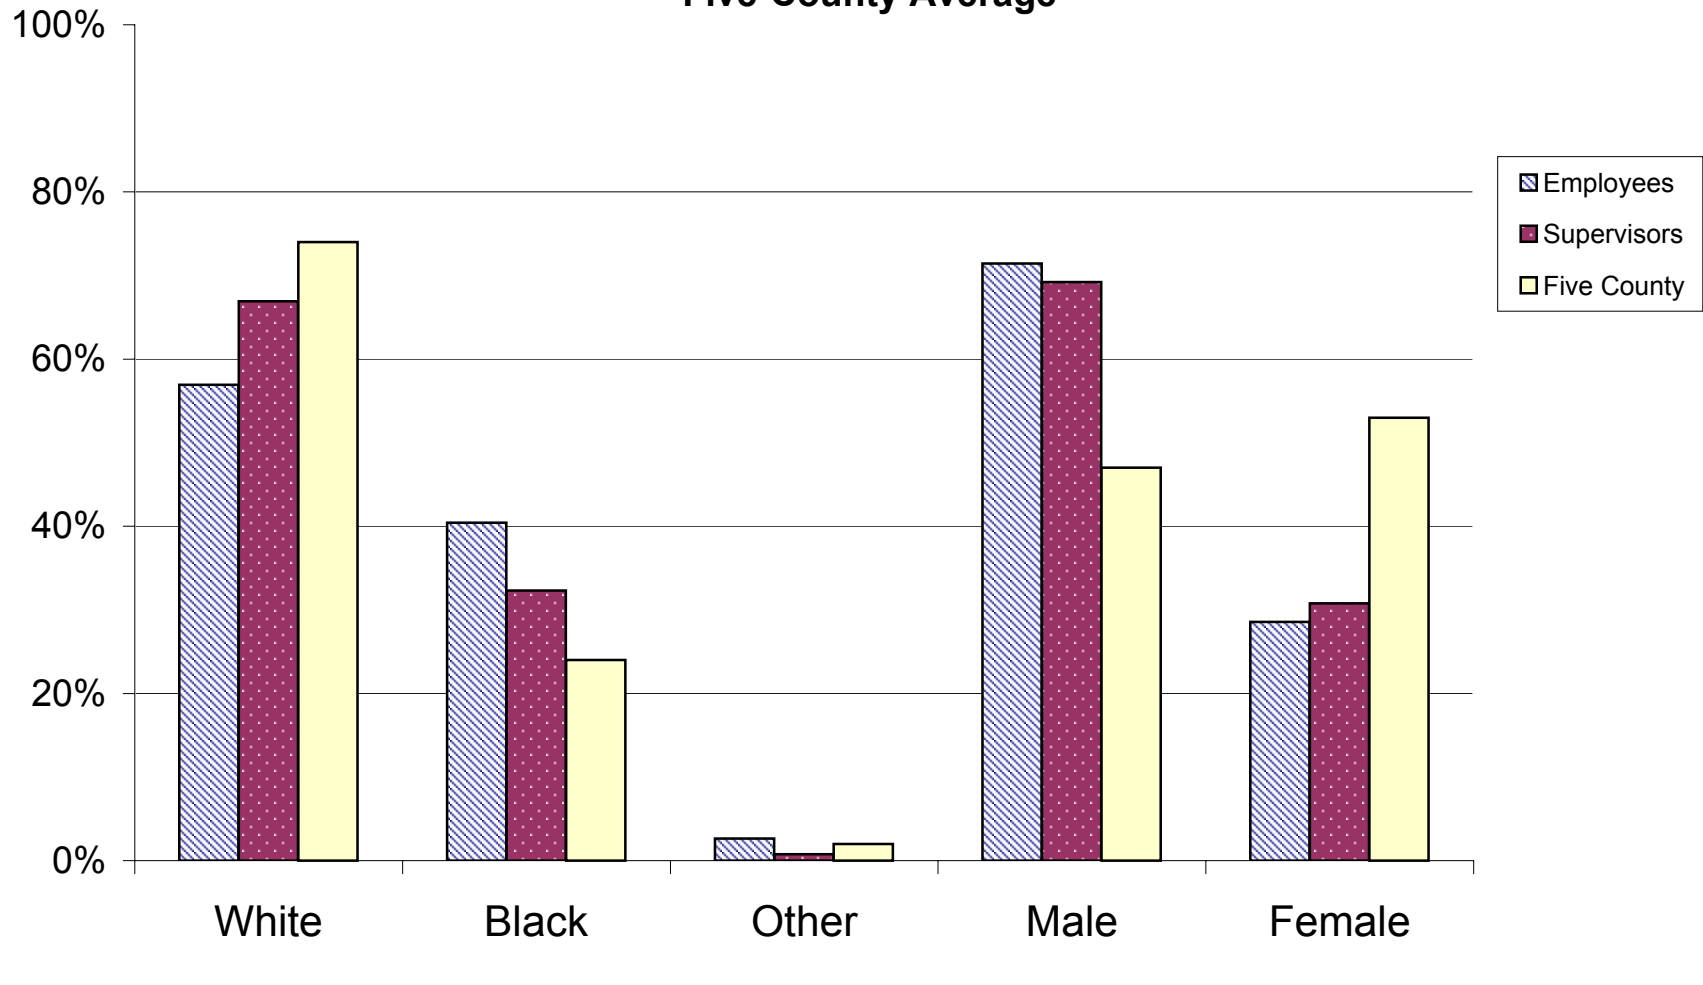

### Race and Gender of Employees, Supervisors and Five-County Average

Race and gender of employees, supervisors and five-county averages

This graph compares the percentage of employees to supervisors of a specified race or gender employed by the Town of Chapel Hill. These percentages are also compared to the demographics of the five-county area, which includes Orange, Alamance, Chatham, Durham and Wake counties.